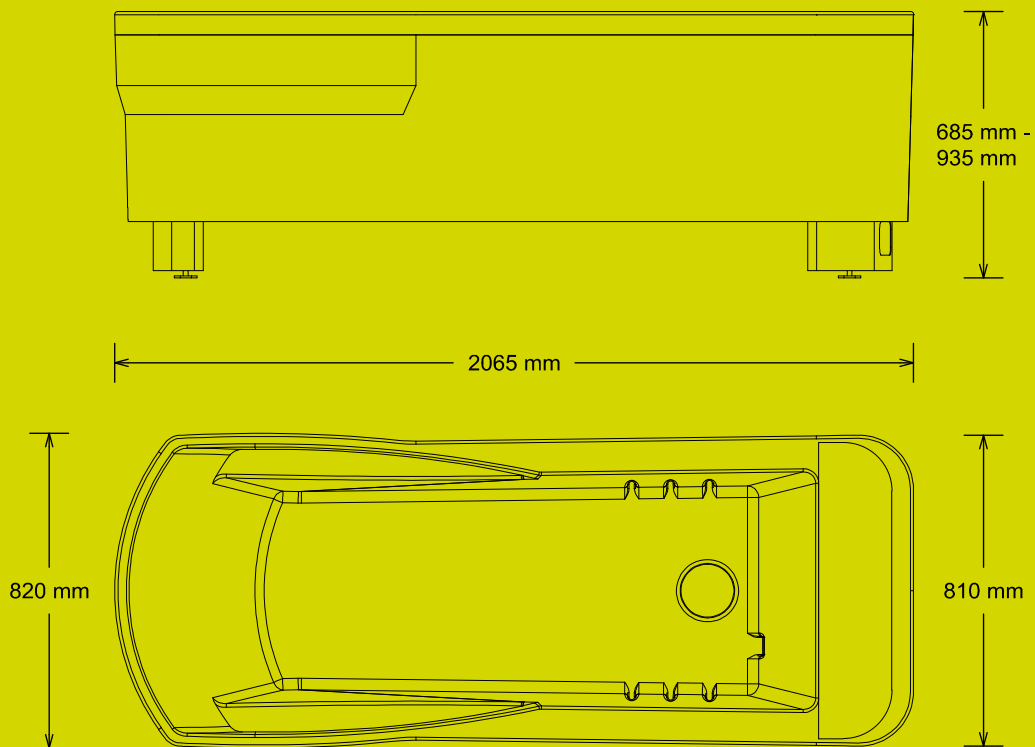

COMPACT LIFTING BATHTUB

- 1** Height adjustable via integrated control panel with digital temperatur read out
- 2** Accessable from all sides
- 3** Thermo valve
- 4** Shower with self control trigger
- 5** Tub shorter
- 6** Integrated armrests
- 7** 4 adjustable legs
- 8** Integrated disinfectant system

GK lifting bathtub
COMPACT

Also available as a fixed height version.

Georg Krämer Ges.m.b.H. & Co.KG

A-4061 Pasching
Neuhauserweg 14

Tel. +43 / (0)7229 / 644 50
Fax +43 / (0)7229 / 70 664
office@gk-medizinmechanik.at
www.gk-medizinmechanik.at