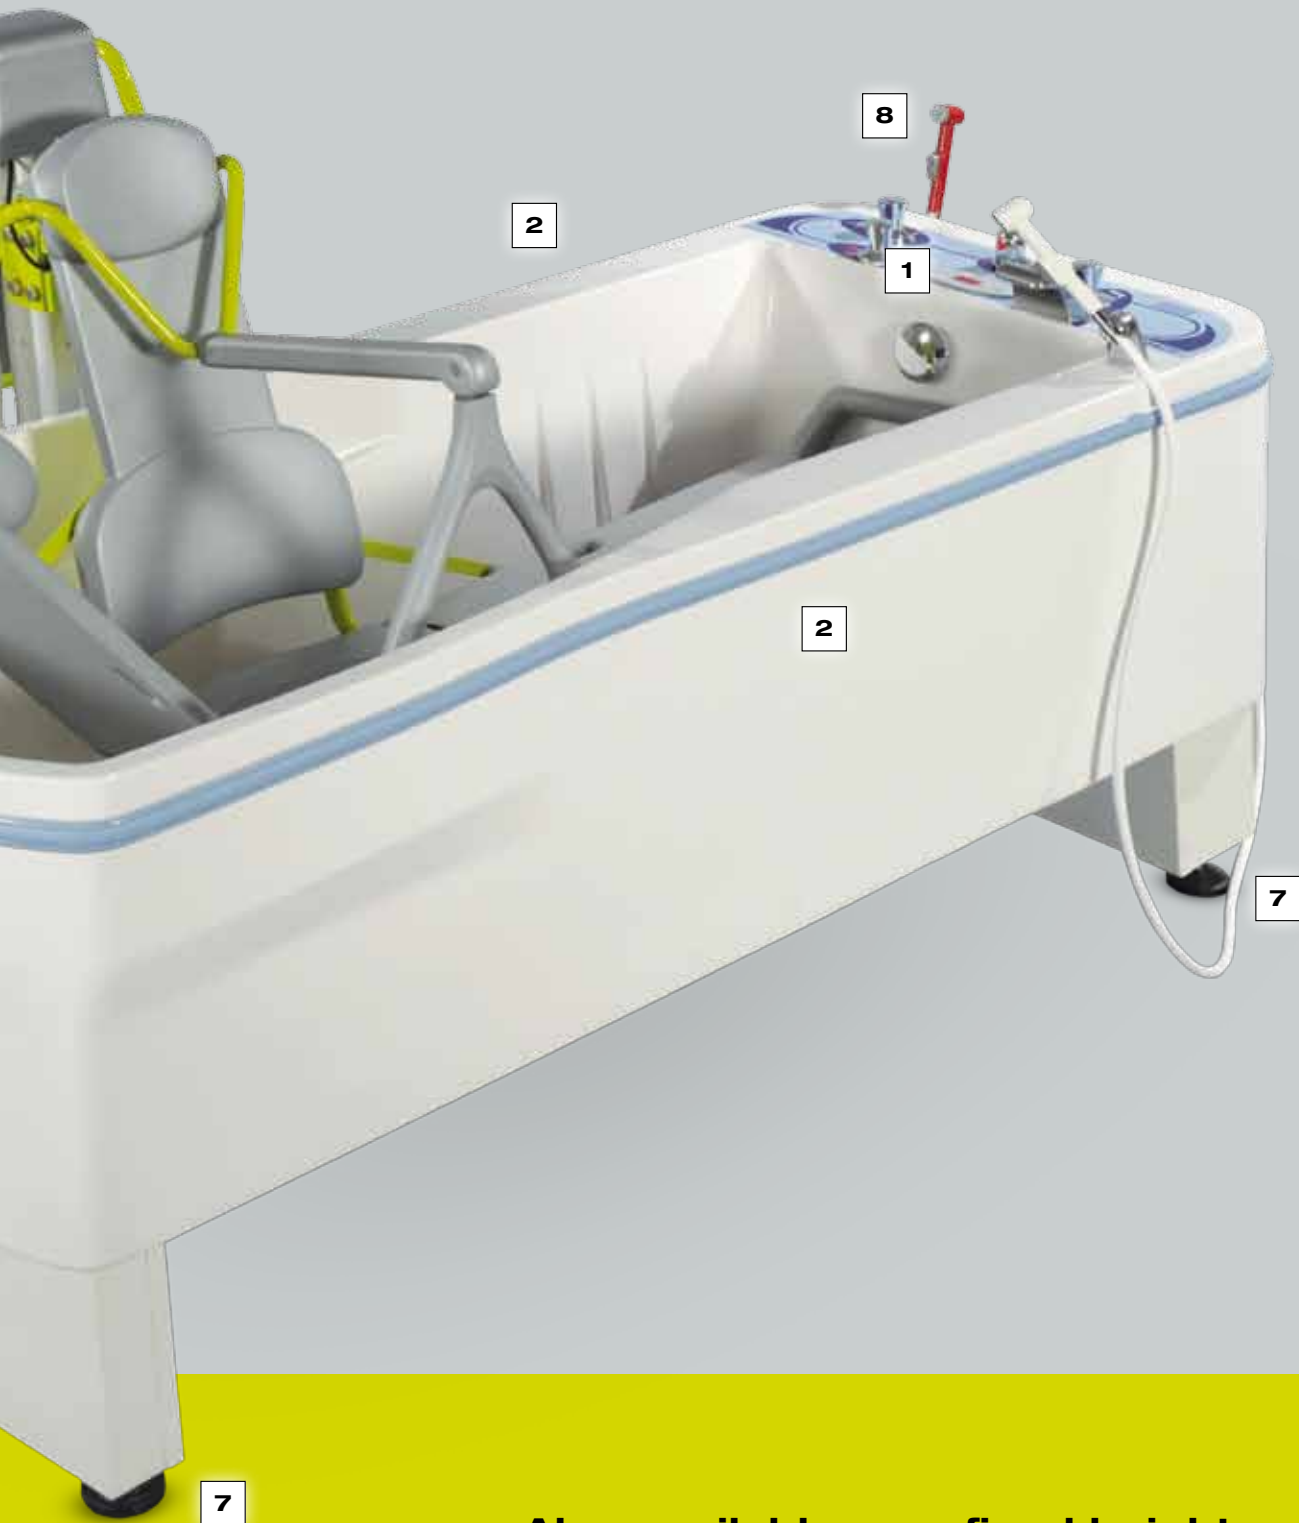

COMPACT LIFTING BATHTUB

- 1** Height adjustable via integrated control panel with digital temperatur read out
- 2** Accessable from all sides
- 3** Thermo valve
- 4** Shower with self control trigger
- 5** Tub shorter
- 6** Integrated armrests
- 7** 4 adjustable legs
- 8** Integrated disinfectant system

GK lifting bathtub
COMPACT

Also available as a fixed height version.

Georg Krämer Ges.m.b.H. & Co.KG

A-4061 Pasching
Neuhauserweg 14

Tel. +43 / (0)7229 / 644 50
Fax +43 / (0)7229 / 70 664
office@gk-medizinmechanik.at
www.gk-medizinmechanik.at